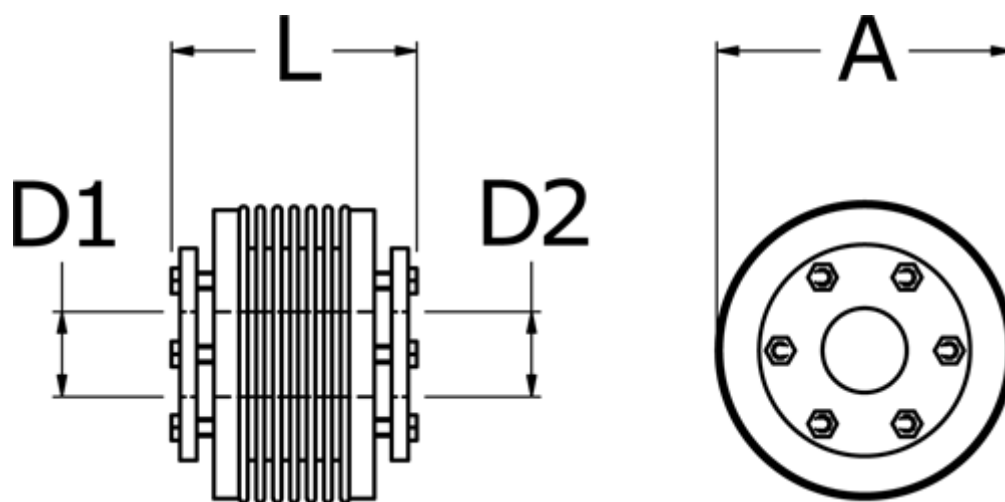

# Data Sheet

Article number: 3330500300611618

Description: Bellow coupling type 5 size30  
Length 61 mm, bore 16/18 mm

## Measures

A	= 56
D1	= 16
D2	= 18
L	= 61
Nom. torque NM (Tkn)	= 30